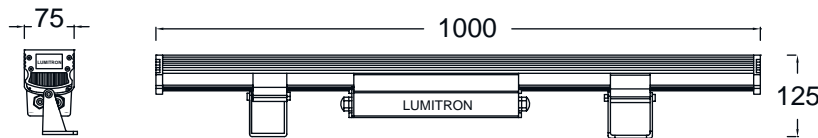

ITLL - 12 LED Linear Projector - IP65

- Extruded aluminium body, Safety tempered glass
- Stainless steel screws, Durable silicone rubber gasket
- Projecting Distance: 5-15M

- IP65
- Input Voltage: 220VAC (Fix color)

LUMITRON

LED

LUMITRON REF.	Lenght (mm)	LED Qty	Power	Input Voltage	Color
ITLL-12-100-18x1W	1000	18 LED	18W	220 VAC	White, Red, Green, Blue, Yellow
ITLL-12-100-24x3W	1000	24 LED	72W	220 VAC	White, Red, Green, Blue, Yellow