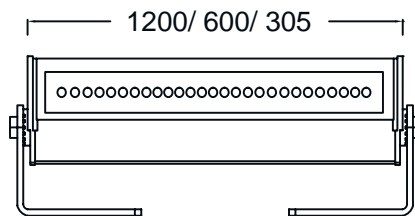

ITLL - 11
LED Linear Projector - IP65

- Extruded aluminium body, Safety tempered glass
- Stainless steel screws, Durable silicone rubber gasket
- Projecting Distance: 10-20M
 - RGB: Color Changer (Input Voltage: 24VDC)
 - DMX512: Control by DMX512 system

LUMITRON REF.	Length (mm.)	LED Qty	Power	Input Voltage	Color
ITLL-11-30-9x3W-RGB	305	9 LED RGB	27W	24 VDC	RGB Color Change
ITLL-11-60-18x3W-RGB	600	18 LED RGB	54W	24 VDC	RGB Color Change
ITLL-11-120-36x3W-RGB	1200	36 LED RGB	108W	24 VDC	RGB Color Change