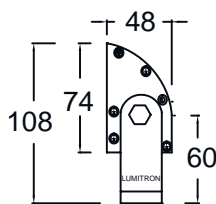

ITLL - 11
LED Linear Projector - IP65

- Extruded aluminium body, Safety tempered glass
- Stainless steel screws, Durable silicone rubber gasket
- Projecting Distance: 10-20M
 - RGB: Color Changer (Input Voltage: 24VDC)
 - DMX512: Control by DMX512 system

LUMITRON REF.	Length (mm.)	LED Qty	Power	Input Voltage	Color
ITLL-11-30-9x3W-RGB	305	9 LED RGB	27W	24 VDC	RGB Color Change
ITLL-11-60-18x3W-RGB	600	18 LED RGB	54W	24 VDC	RGB Color Change
ITLL-11-120-36x3W-RGB	1200	36 LED RGB	108W	24 VDC	RGB Color Change