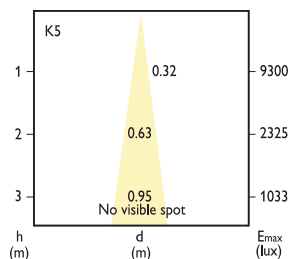

PAR38 120W SP