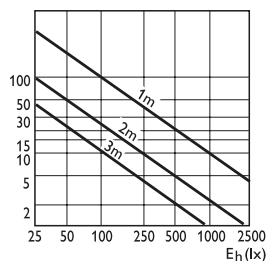

PAR38 120W SP