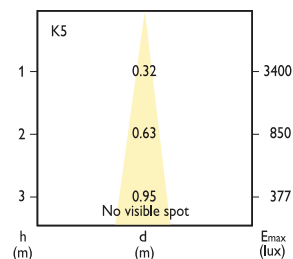

PAR38 60W SP