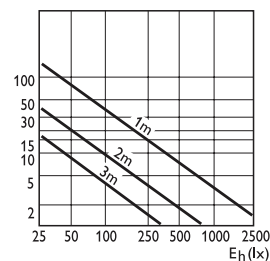

PAR38 60W SP