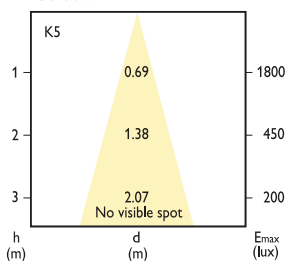

PAR38 80W FL