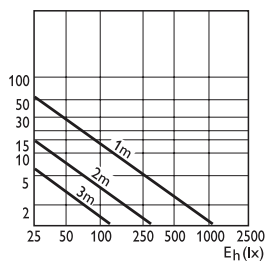

PAR38 60W FL