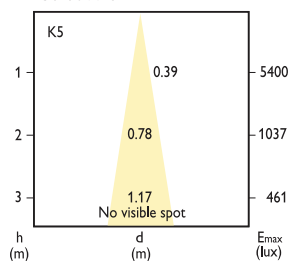

PAR38 80W SP