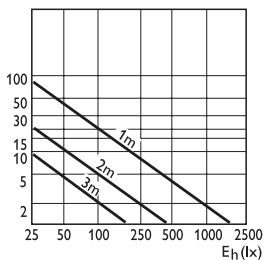

PAR38 80W FL