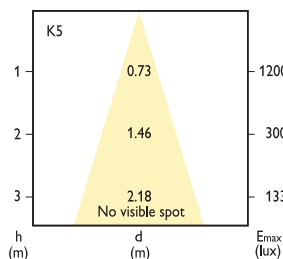

PAR38 60W FL