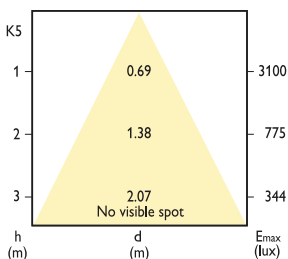

Preferred selection

Product ID	Rated Lamp Wattage [W]	Cap Base	Voltage [V]	Beam Description	Beam Angle	Bulb	Luminous Intensity [cd]	Average Life Time [hrs]
PAR38 60W E27 230V FL 30D 1CT	60	E27	230	Flood	30	PAR38	1200	2000
PAR38 80W E27 115V FL 30D 1CT	80	E27	115	Flood	30	PAR38	2100	2000
PAR38 80W E27 230V FL 30D 1CT	80	E27	230	Flood	30	PAR38	1800	2000
PAR38 80W E27 240V FL 30D 1CT	80	E27	240	Flood	30	PAR38	1800	2000
PAR38 80W E27 240V SP 12D 1CT	80	E27	240	Spot	12	PAR38	4700	2000
PAR38 120W E27 24V SP 10D 1CT	120	E27	24	Spot	30	PAR38	23000	2000
PAR38 120W E27 115V SP 12D 1CT	120	E27	115	Spot	12	PAR38	10500	2000
PAR38 120W E27 230V FL 30D 1CT	120	E27	230	Flood	12	PAR38	3100	2000

PAR38 120W FL