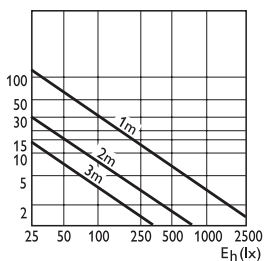

PAR38 120W FL