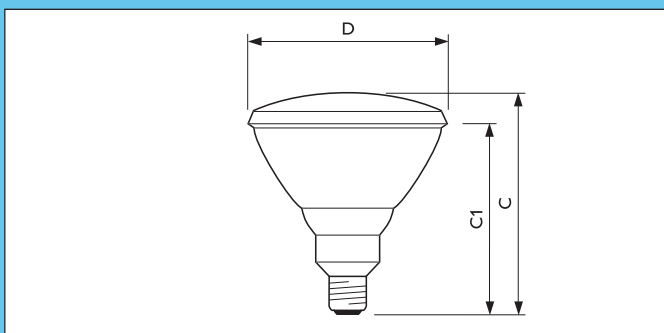

Reflector (NR/R/PAR/E/A/P/PC-Shape)

Spotone PAR38

PAR38 E27 FL

PAR38 E27 SP

PAR38 E27

Product Description

- Pressed-glass 121 mm diameter reflector lamps of high luminous intensity

Product Feature

Dimensions in mm

| Product ID | Overall length | Diameter |
|------------|----------------|----------|
| | C max. | D max. |
| 60W E27 | 137 | 121 |
| 1200W E27 | 137 | 121 |
| 150W E27 | 145 | – |

Preferred selection