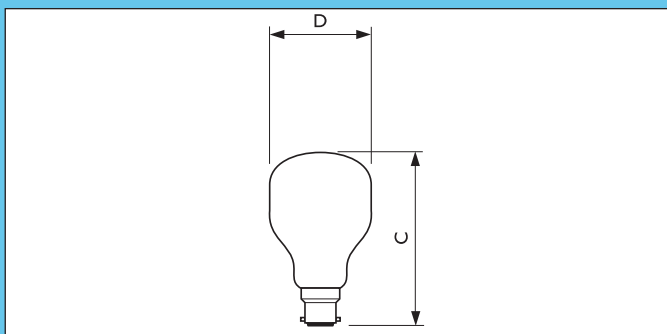

Standard (T/A/E-Shape)

Softone Standard

STD SOFT E27 T55 SW

STD SOFT B22 T55 SW

Dimensions in mm

Product Description

- T-shaped vacuum- or gas-filled lamps with a modern appearance

Product Feature