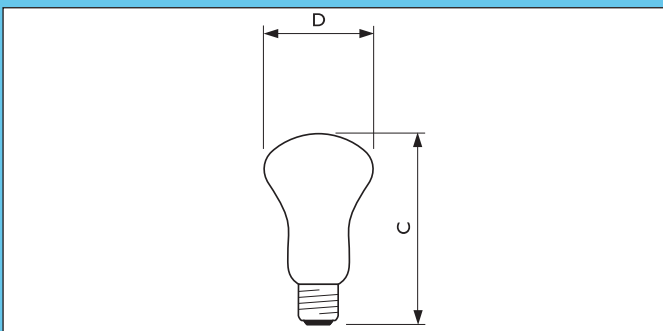

Standard (T/A/E-Shape)

Softone Argentina

MUSHROOM E27 WH

Product Description

- Lamps with a gas-filled mushroom-shaped glass bulb and a softwhite finish

Product Feature

- Coiled-coil filament
- Universal burning position

Dimensions in mm

Product ID	Overall length	Diameter
	C max.	D max.
25W E27	91	50
40W E27	91	50
60W E27	91	50

Preferred selection

Product ID	Rated Lamp Wattage [W]	Cap Base	Voltage [V]	Bulb	Luminous Flux Lamp [lm]	Average Life Time [hrs]	Nett Weight Product In Grams [gr]
Softone 25W E27 230V E50 WH 1CT	25	E27	230	E50	190	1000	16
Softone 40W E27 230V E50 WH 1CT	40	E27	230	E50	365	1000	26
Softone 60W E27 230V E50 WH 1CT	60	E27	230	E50	620	1000	26