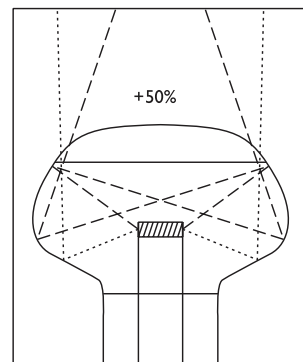

REF DISCO NR80

----- Double reflection
..... Single reflection