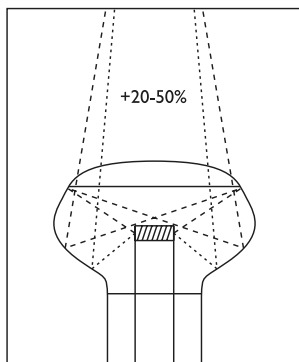

Preferred selection

Product ID	Rated Lamp Wattage [W]	Cap Base	Voltage [V]	Bulb	Bulb Finish	Luminous Intensity [cd]	Average Life Time [hrs]	Nett Weight Product In Grams [gr]
Reflector Colors 40W E27 230V NR63 CL-BL 1CT	40	E27	230	NR63	Clear-Blue		1000	29
Reflector Colors 40W E27 230V NR63 CL-GR 1CT	40	E27	230	NR63	Clear-Green		1000	29
Reflector Colors 40W E27 230V NR63 CL-RE 1CT	40	E27	230	NR63	Clear-Red		1000	29
Reflector Colors 40W E27 230V NR63 CL-YE 1CT	40	E27	230	NR63	Clear-Yellow		1000	29
Reflector Colors 60W E27 230V NR80 CL-BL 1CT	60	E27	230	NR80	Clear-Blue	180	1000	43
Reflector Colors 60W E27 230V NR80 CL-GR 1CT	60	E27	230	NR80	Clear-Green	270	1000	43
Reflector Colors 60W E27 230V NR80 CL-RE 1CT	60	E27	230	NR80	Clear-Red	100	1000	43
Reflector Colors 60W E27 230V NR80 CL-YE 1CT	60	E27	230	NR80	Clear-Yellow	450	1000	43

REF COL NR50/NR63

----- Double reflection
..... Single reflection