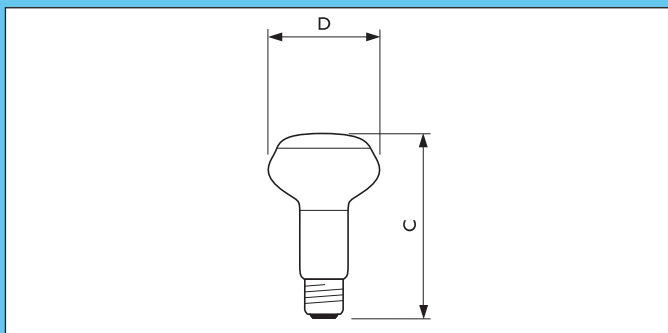

Reflector (NR/R/PAR/E/A/P/PC-Shape)

REF COL E27 NR63 CL-RE/FR-RE

REF COL E27 NR63 CL-GR/FR-GR

REF DISCO E27 NR80 CL-YE

Dimensions in mm

Partytone Reflector

Product Description

- Externally lacquered reflector lamps in various colors for striking indoor lighting effects

Application

- Homes children's bedrooms and in-house bars
- Social areas, bars, night clubs, dance halls, theatres
- Show windows

Product ID	Overall length	Diameter
	C max.	D max.
40W E27	104.5	63
60W E27	116.0	80