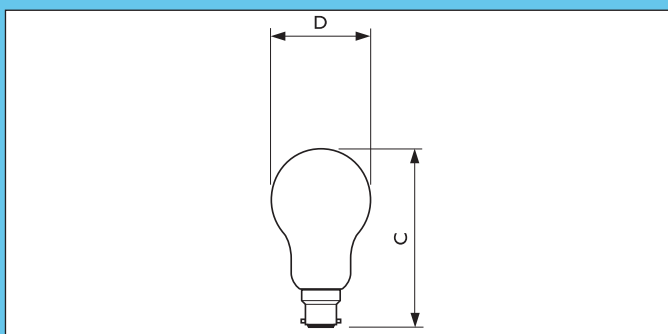

Product Description

- Conventional pear-shaped incandescent lamps

Product Feature

- Vacuum-filled (15W) or gas-filled (25W and above)
- Choice of clear or frosted lamp types
- Universal burning position

Application

- Clear lamps are ideal for indirect lighting in closed luminaires, and where brilliance and sparkling effects are more important than reduction of glare
- Frosted lamps give low glare and diffused lighting for universal applicability

Product ID	Overall length	Diameter
	C max.	D max.
15/25/40/60/75/100W B22	95.5	55
150W B22	122	65
200W B22	144	80
15/25/40/60/75/100W E27	97	56
150W E27	123.5	66.7
200W E27	145.5	81.8
300W E27	186	90
25/40/60/100 B22 230V	106	60
25/40/60/100 E27 230V	107	61.6