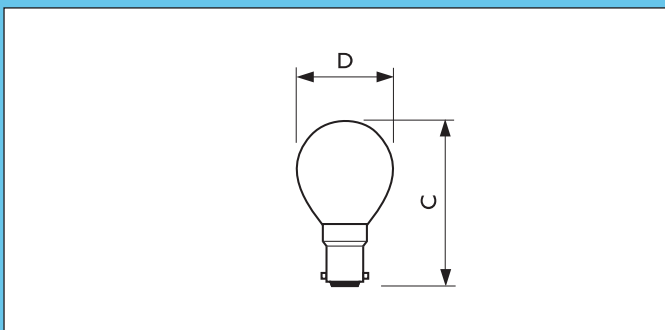

Product ID	Overall length	Diameter
	C max.	D max.
B15	76.5	45
B22	71.5	45
E14	77.5	45
E27	74	45
E14 240V	78	45
E27 240V	73	45