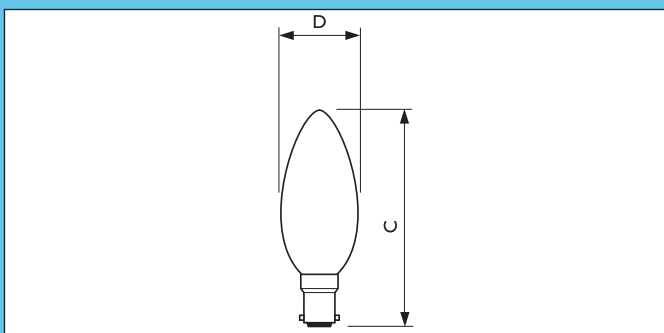

Product ID	Overall length	Diameter
	C max.	D max.
25/40/60W B15	98	35
25/40/60W B22	95	35
25/40/60W E14	100	35
25/40/60W E27	96,5	35