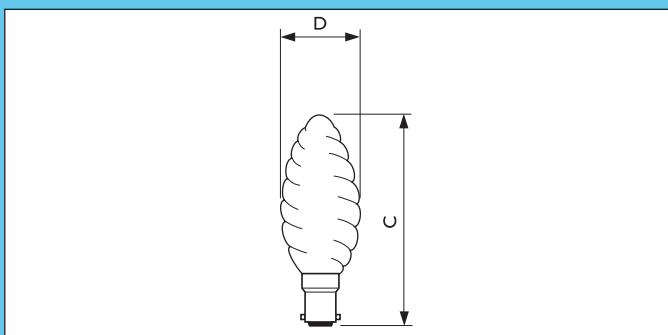

Classictone Candle Twisted

Candle (B-Shape)

CAN TWIS B22 BW35 CL

CAN TWIS B22 BW35 FR

CAN TWIS B15 BW35 CL

Dimensions in mm

Product Description

- Twisted, flame-shaped glass , with vacuum- or gas-filled bulb.

| Product ID | Overall length | Diameter |
|------------|----------------|----------|
| | C max. | D max. |
| 25W B15 | 98,5 | 35 |
| 25W B22 | 94,5 | 35 |
| 40W B15 | 98,5 | 35 |
| 40W B22 | 95,0 | 35 |
| 60W B22 | 95,0 | 35 |