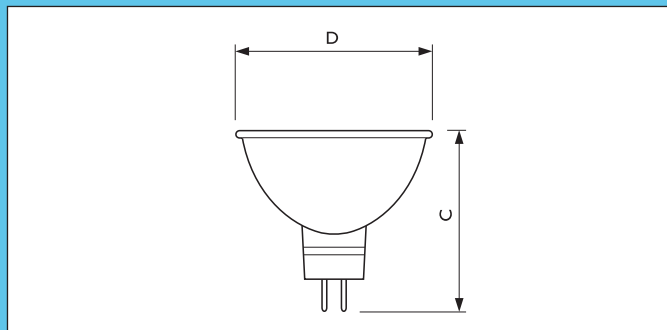

LV with reflector

Essential MR16

ESSENTIAL

ESSENTIAL

Dimensions in mm

Product Description

- Low-voltage halogen dichroic reflector lamps with and without front glass

Product Feature

Product ID	Overall length	Diameter
	C max.	D max.
20W	46	51
35W	46	51
50W	46	51

Preferred selection

Product ID	Rated Lamp Wattage [W]	Voltage [V]	ANSI Code	Beam Angle	Cap Base	Luminous Intensity [cd]	Life to 50% Failures [hrs]	Nett Weight Product In Grams [gr]
Lamp with integrated front glass								
Essential 20W GU5.3 12V 36D Closed 1CT	20	12	BAB	36	GU5.3	400	2000	32
Essential 35W GU5.3 12V 36D Closed 1CT	35	12	-	36	GU5.3	800	2000	32
Essential 50W GU5.3 12V 36D Closed 1CT	50	12	EXN	36	GU5.3	1200	2000	32
Lamp without front glass								
Essential 20W GU5.3 12V 36D Open 1CT	20	12	-	36	GU5.3	400	2000	32
Essential 50W GU5.3 12V 36D Open 1CT	50	12	-	36	GU5.3	1200	2000	32