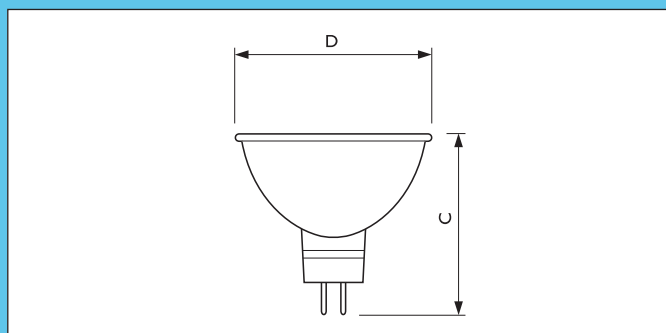

Luminaires

- Can be used in luminaires without a front glass in accordance with IEC 598

Dimensions in mm

Product ID	Overall length	Diameter
	C max.	D max.
20W	40	35.3
35W	40	35.3

Preferred selection

Product ID	Rated Lamp Wattage [W]	Voltage [V]	Beam Angle	Cap Base	Luminous Intensity [cd]	Life to 50% failures [hrs]	Nett Weight Product In Grams [gr]
Essential MR11 20W GU4 12V 30D 1CT	20	12	30	GU4	500	2000	14
Essential MR11 35W GU4 12V 30D 1CT	35	12	30	GU4	1000	2000	14