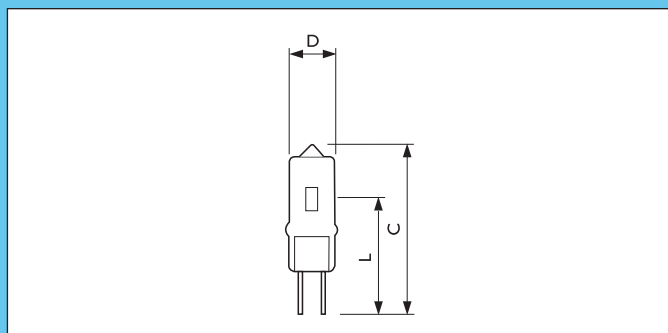

## Essential Capsule

CAP GY6.35 Clear

CAP G4 Clear

Dimensions in mm

### Luminaires

- Used in luminaires with protective front glass in accordance with IEC 598

Product ID	Overall length	Diameter	Overall length
	C max.	D max.	L max.
10W	32	9	22
20W	32	9	22
50W	44	12	30