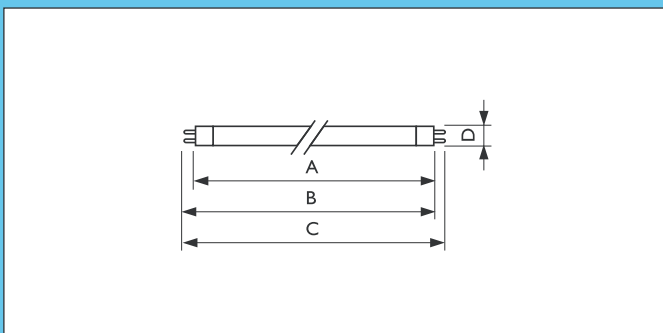

Dimensions in mm

Product ID	Overall length			Diameter
	A max.	B max.	C max.	D max.
14W	549.0	556.1	563.2	17
21W	849.0	856.1	863.2	17
28W	1149.0	1156.1	1163.2	17

Preferred selection

Product ID	Rated Lamp Wattage [W]	Cap Base	Lamp Current EL [A]	Color Temperature [K]	Color Rendering Index [Ra]	Color Designation
TL5 ESS 14W/865 SLV	14	G5	0.170	6500	80	Cool Daylight
TL5 ESS 21W/865 SLV	21	G5	0.170	6500	80	Cool Daylight
TL5 ESS 28W/830 SLV	28	G5	0.170	3000	80	Warm White
TL5 ESS 28W/840 SLV	28	G5	0.170	4000	80	Cool White
TL5 ESS 28W/865 SLV	28	G5	0.170	6500	80	Cool Daylight