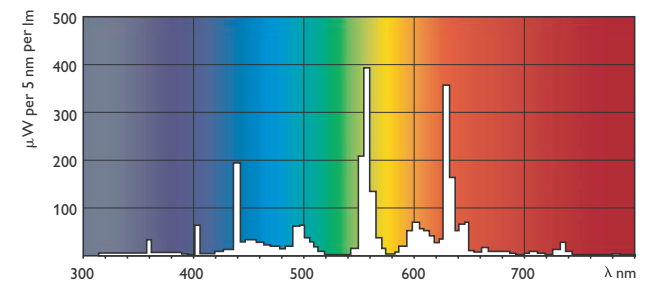

Preferred selection

Product ID	Rated Lamp Wattage [W]	Cap Base	Lamp Current EL [A]	Color Temperature [K]	Color Rendering Index [Ra]	Color Designation
TL5 ESS 14W/865 SLV	14	G5	0.170	6500	80	Cool Daylight
TL5 ESS 21W/865 SLV	21	G5	0.170	6500	80	Cool Daylight
TL5 ESS 28W/830 SLV	28	G5	0.170	3000	80	Warm White
TL5 ESS 28W/840 SLV	28	G5	0.170	4000	80	Cool White
TL5 ESS 28W/865 SLV	28	G5	0.170	6500	80	Cool Daylight

Product ID	Chromaticity Coordinate X	Chromaticity Coordinate Y	Luminous Flux Lamp EL [lm]	Lumen Maintenance 2000h [%]	Lumen Maintenance 5000h [%]	Life to 50% Failures Preheat EL [hrs]
TL5 ESS 14W/865 SLV	316	336	1160	90	85	10000
TL5 ESS 21W/865 SLV	313	336	1800	90	85	10000
TL5 ESS 28W/830 SLV	438	403	2670	90	85	10000
TL5 ESS 28W/840 SLV	381	379	2670	90	85	10000
TL5 ESS 28W/865 SLV	316	336	2480	90	85	10000

Spectral power distribution

TL5 /840

Lumen maintenance diagram