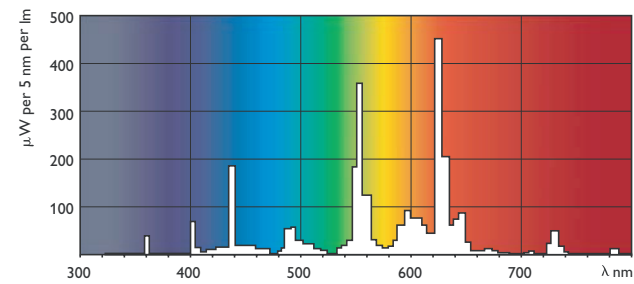

Preferred selection

Product ID	Rated Lamp Wattage [W]	Cap Base	Lamp Current EL [A]	Color Temperature [K]	Color Rendering Index [Ra]	Color Designation
TL5 ESS 14W/865 SLV	14	G5	0.170	6500	80	Cool Daylight
TL5 ESS 21W/865 SLV	21	G5	0.170	6500	80	Cool Daylight
TL5 ESS 28W/830 SLV	28	G5	0.170	3000	80	Warm White
TL5 ESS 28W/840 SLV	28	G5	0.170	4000	80	Cool White
TL5 ESS 28W/865 SLV	28	G5	0.170	6500	80	Cool Daylight

Product ID	Chromaticity Coordinate X	Chromaticity Coordinate Y	Luminous Flux Lamp EL [lm]	Lumen Maintenance 2000h [%]	Lumen Maintenance 5000h [%]	Life to 50% Failures Preheat EL [hrs]
TL5 ESS 14W/865 SLV	316	336	1160	90	85	10000
TL5 ESS 21W/865 SLV	313	336	1800	90	85	10000
TL5 ESS 28W/830 SLV	438	403	2670	90	85	10000
TL5 ESS 28W/840 SLV	381	379	2670	90	85	10000
TL5 ESS 28W/865 SLV	316	336	2480	90	85	10000

Spectral power distribution

TL5 /830