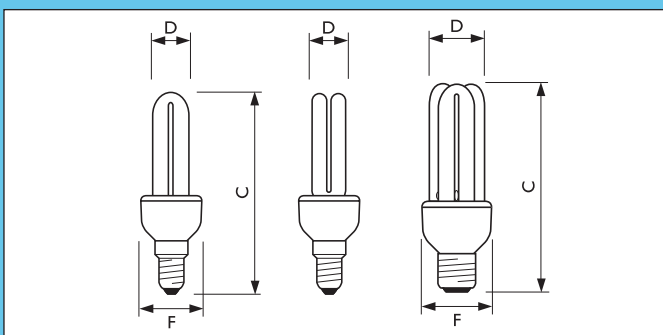

Genie

Genie

Econ Genie 11W E27

Genie 5W E27

Genie 5W E14

Dimensions in mm

Product description

- The Genie range is stick-shape compact fluorescent lamp, with the smallest size.
- It is available in 5W, 8W, 11W, 14W and 18W, with lumen equivalence of 25W, 40W, 60W, 75W and 100W incandescent light bulb.
- It is also available in two color temperatures: warm white (2700K) and cool daylight (6500K).
- It is available in both 220-240V and 120-127V and able to operate under a wide voltage range (Power supply fluctuation).
- It consumes up to 80% less energy than the incandescent light bulb and lasts for 3 years.

Product ID	Overall length	Diameter	Width
	C max.	D max.	F max.
5W E14	109.0	23.0	37.4
5W E27	107.0	23.0	37.4
8W E14	112.5	35.0	44.4
8W E27	107.0	35.0	44.4
11W E14	115.5	35.0	44.4
11W E27	122.0	35.0	44.4
14W E27	132.0	35.0	44.4
18W E27	135.0	41.0	48.4