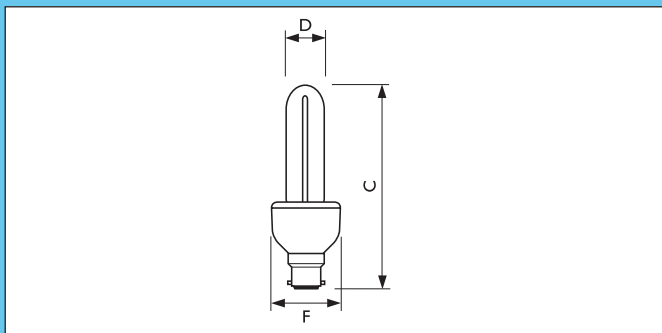

Essential

Essential

Essential 18W E27

6W E14

Dimensions in mm

Product description

- The Essential range is a standard stick-shape compact fluorescent lamp, with the lowest purchase price.
- It is available in 8W, 14W, 18W and 23W, with lumen equivalence of 40W, 75W, 100W and 125W incandescent light bulb.
- It is also available in two color temperatures: warm white (2700K) and cool daylight (6500K).
It is available in both 220-240V and 120-127V and able to operate under a wide voltage range (Power supply fluctuation).
- It consumes up to 80% less energy than the incandescent light bulb and lasts for 3 years.

Application

- The Essential range is widely used to replace incandescent light bulb at all kinds of general lighting applications.
- It is not suitable for dimming and electronic devices

Product ID	Overall length	Diameter	Width
	C max.	D max.	F max.
6W E14	127.0	28.0	44.4
8W E27	142.0	28.0	44.4
11W E27	157.0	28.0	44.4
14W E27	165.5	13.0	52.4
18W E27	167.0	43.0	52.4
20W E27	170.0	43.0	52.4
23W E27	190.0	43.0	52.4
25W E27	190.0	43.0	52.4