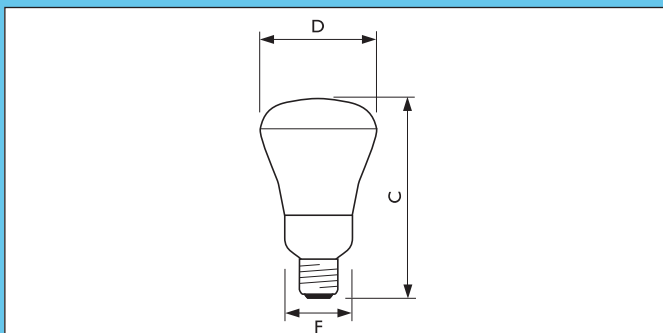

Reflector

Ambiance Reflector

Ambiance Reflector 8W E26/E27

Ambiance Reflector 11W E26/E27

Dimensions in mm

Product description

- The Ambiance Reflector range is a compact fluorescent lamp with aluminized reflector bulb.
- It is available in 8W and 11W, with lumen/Candela equivalence of 40W and 60W incandescent light bulb.
- It is also available in two color temperatures: warm white (2700K) and cool daylight (6500K).
- It is available in both 220-240V and 120-127V and able to operate under a wide voltage range (Power supply fluctuation).
- It consumes up to 80% less energy than the incandescent light bulb and lasts for 3 years.

Product ID	Overall length	Diameter	Width
	C max.	D max.	F max.
8W E27	116.0	62.0	44.4
11W B22	124.5	65.0	44.4
11W E27	126.0	65.0	44.4

Preferred selection

Product ID	Rated Lamp Wattage [W]	Line Frequency [Hz]	Cap Base	Voltage [V]	Beam Angle	Color Temperature [K]	Color Rendering Index [Ra]
Ambiance Reflector 8W CDL E27 220-240V 1CT	8	50/60	E27	220-240	150	6500	80
Ambiance Reflector 8W WW E27 220-240V 1CT	8	50/60	E27	220-240	120	2700	82
Ambiance Reflector 11W CDL E27 220-240V 1CT	11	50/60	E27	220-240	150	6500	80
Ambiance Reflector 11W WW E27 220-240V 1CT	11	50/60	E27	220-240	120	2700	82