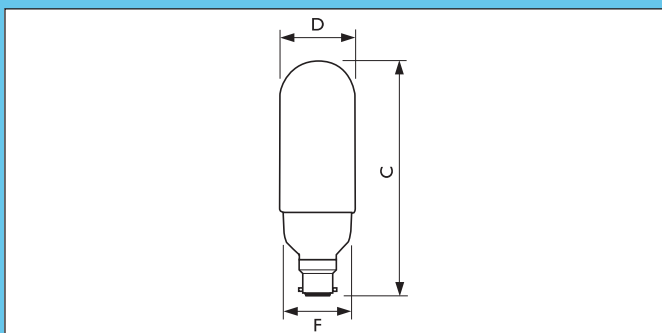

Dimensions in mm

Product ID	Overall length	Diameter	Width
	C max.	D max.	F max.
11W B22	141.4	–	58.4
11W E27	142.9	–	58.4
15W B22	141.4	–	58.4
15W E27	141.4	–	58.4
20W B22	156.4	–	58.4
20W E27	157.9	–	58.4