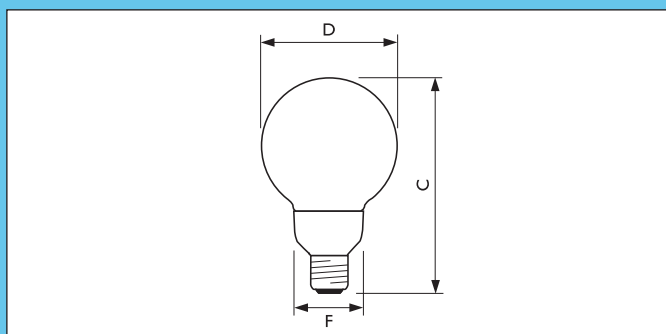

# Ambiance Globe

Ambiance Globe 15W E27

Ambiance Globe 10W E27 Decor

Ambiance Globe 20W E27 TW

Dimensions in mm

Product ID	Overall length	Diameter	Width
	C max.	D max.	F max.
15W B22	155.5	96	58.4
15W E27	157.0	96	58.4
20W B22	172.5	111	58.4
20W E27 220-240V	174.0	111	58.4
20W E27 120V	162.0	89	58.4

Preferred selection