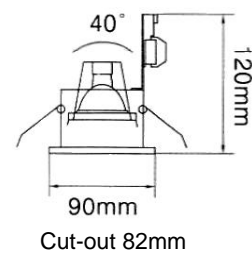

LMDL - 72

Fixed Downlight

JC 50W 12V GY6.35

MR16 20-50W 12V GX5.3

CDM-TC 35W G8.5

LMDL - 89

Adjustable Downlight

 MR16 20-50W 12V GX5.3