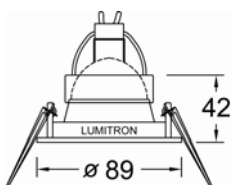

LUMITRON

 MR16 20-50W 12V GX5.3

LMDL-49

Fixed Downlight

LUMITRON

 MR16 20-50W 12V GX5.3

LMDL-54

Adjustable Downlight