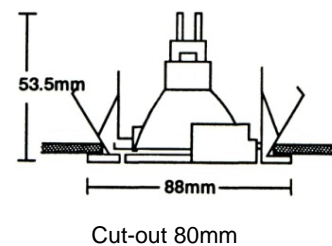

LMDL - 78

Adjustable Downlight

 MR16 20-50W 12V GX5.3

LMDL - 79

Adjustable Downlight

 MR16 20-50W 12V GX5.3