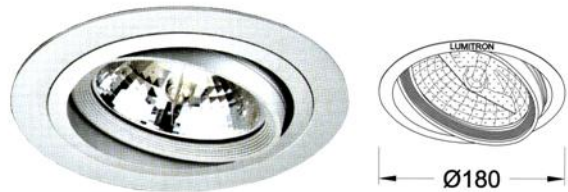

## LMDL - 178

High quality gimbal recessed downlight, Lumitron's LMDL-178 Series, ideal for showrooms, department stores, residential and housing projects, restaurants.

- Die cast aluminium body and front trim.

- Adjustable lamp orientation. Available color: silver, black, white color.

- Suitable for 12V QR111

**LMDL-178-1** Cut-out 165x165mm H=115mm

**LMDL-178-1R** Cut-out Ø165mm H=115mm

**LMDL-178-2**

Cut-out 165x315mm H=115mm

**LMDL-178-3**

Cut-out 165x470mm H=115mm

**LMDL-178-4**

Cut-out 165x630mm H=115mm

**LMDL-178-4Q**

Cut-out 315x315mm H=115mm