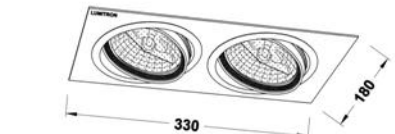

- Adjustable lamp orientation. Available color: silver, black, white color.

- Suitable for 12V QR111

**LMDL-178-1** Cut-out 165x165mm H=115mm

**LMDL-178-1R** Cut-out Ø165mm H=115mm

**LMDL-178-2**

Cut-out 165x315mm H=115mm

**LMDL-178-3**

Cut-out 165x470mm H=115mm

**LMDL-178-4**

Cut-out 165x630mm H=115mm

**LMDL-178-4Q**

Cut-out 315x315mm H=115mm