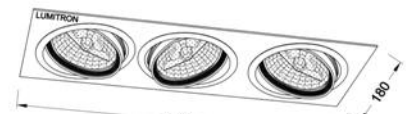

- Adjustable lamp orientation. Available color: silver, black, white color.

- Suitable for 12V QR111

**LMDL-178-1** Cut-out 165x165mm H=115mm

**LMDL-178-1R** Cut-out Ø165mm H=115mm

**LMDL-178-2**

Cut-out 165x315mm H=115mm

**LMDL-178-3**

Cut-out 165x470mm H=115mm

**LMDL-178-4**

Cut-out 165x630mm H=115mm

**LMDL-178-4Q**

Cut-out 315x315mm H=115mm