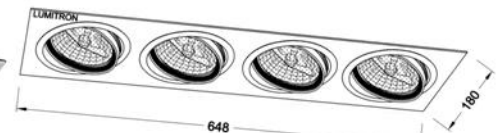

- Adjustable lamp orientation. Available color: silver, black, white color.

- Suitable for 12V QR111

**LMDL-178-1** Cut-out 165x165mm H=115mm

**LMDL-178-1R** Cut-out Ø165mm H=115mm

**LMDL-178-2**

Cut-out 165x315mm H=115mm

**LMDL-178-3**

Cut-out 165x470mm H=115mm

**LMDL-178-4**

Cut-out 165x630mm H=115mm

**LMDL-178-4Q**

Cut-out 315x315mm H=115mm