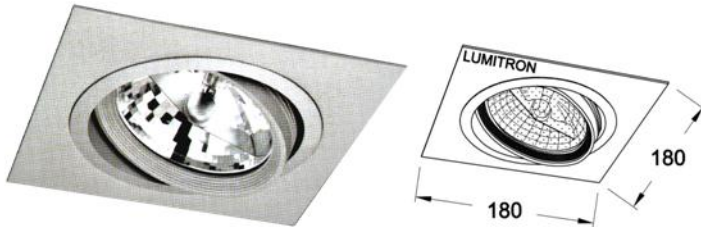

## LMDL - 178

High quality gimbal recessed downlight, Lumitron's LMDL-178 Series, ideal for showrooms, department stores, residential and housing projects, restaurants.

- Die cast aluminium body and front trim.

- Adjustable lamp orientation. Available color: silver, black, white color.

- Suitable for 12V QR111

**LMDL-178-1** Cut-out 165x165mm H=115mm

**LMDL-178-1R** Cut-out Ø165mm H=115mm

**LMDL-178-2**

Cut-out 165x315mm H=115mm

**LMDL-178-3**

Cut-out 165x470mm H=115mm

**LMDL-178-4**

Cut-out 165x630mm H=115mm

**LMDL-178-4Q**

Cut-out 315x315mm H=115mm