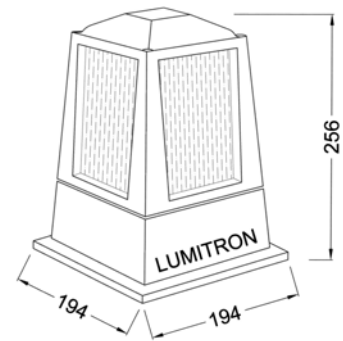

LMBL - 73

Architectural Bollards - IP 54

Architectural bollards luminaries with low glare at normal viewing angles. It expresses safety, strength and harmony in urban amenity lighting applications. Lumitron's LMBL-73, is suitable for gardens, parks, public spaces, residential areas, hotel premises, building perimeters, etc.

Specifications

- Housing: corrosion resistant die cast aluminium body.
- UV-stabilized polyester powder coating finish in Black RAL 9005. Other color available on request.
- Diffuser: UV-stabilized, clear prismatic glass lens.
- Non-aging silicone rubber gasket.
- Stainless steel screws
- Built-in control gear.
- Vandal resistant, dustproof and splash proof IP54
- Conforming to DIN, VDE, IEC Class I Electrical