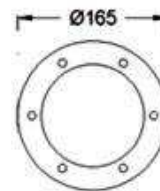

Accessories (add suffixes to Catalog No.)

- ☐ Transformer Housing (Water-jerproof IP65, die cast aluminium)
- ☐ Transformer Housing (Water-jerproof, plastic)
- ☐ Transformer Housing (Water-proof) IP68
- ☐ CF: Color filters Blue, Red, Yellow, and Green
- ☐ LED RGB Controller