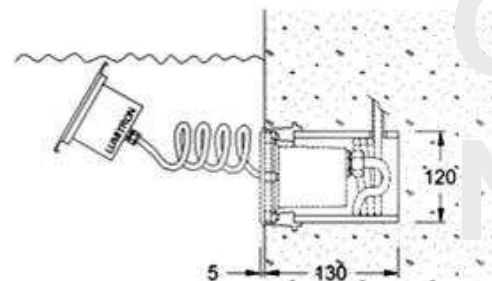

Accessories (add suffixes to Catalog No.)

- ☐ Transformer Housing (Water-jerproof IP65, die cast aluminium)
- ☐ Transformer Housing (Water-jerproof, plastic)
- ☐ Transformer Housing (Water-proof) IP68
- ☐ CF: Color filters Blue, Red, Yellow, and Green
- ☐ LED RGB Controller