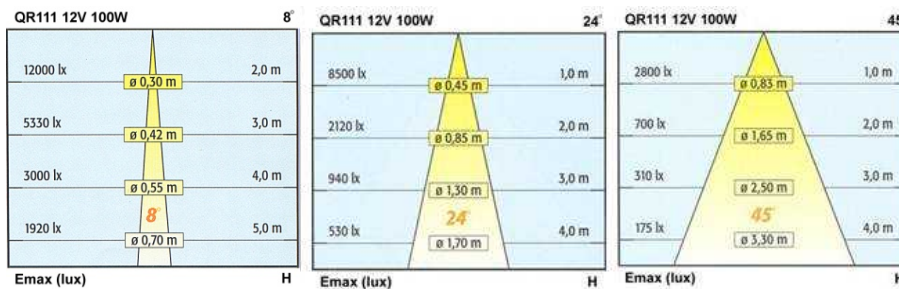

Accessories (add suffixes to Catalog No.)

- ☐ Transformer Housing (Water-jerproof IP65, die cast aluminium)
- ☐ Transformer Housing (Water-jerproof, plastic)
- ☐ Transformer Housing (Water-proof) IP68
- ☐ CF: Color filters Blue, Red, Yellow, and Green
- ☐ LED RGB Controller