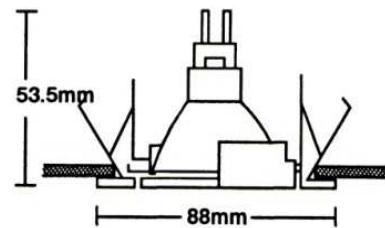

### Specification Features

- Housing: die-cast aluminium body and trim for superior corrosion resistance.
- Suitable for 12V MR16 20W up to 50W.
- Polyester powder-coating in: (add suffixes to Catalog No.)
  - -W: White color
  - -B: Black color
  - -S: Silver color
  - -G: Gold color
- Lampholders: GX5.3, ceramic type.
- Transformer: magnetic or electronic transformer.
- Mounting: recessed mounting by supporting clips and fasteners.
- Diameter 88mm, cut-out 80mm.