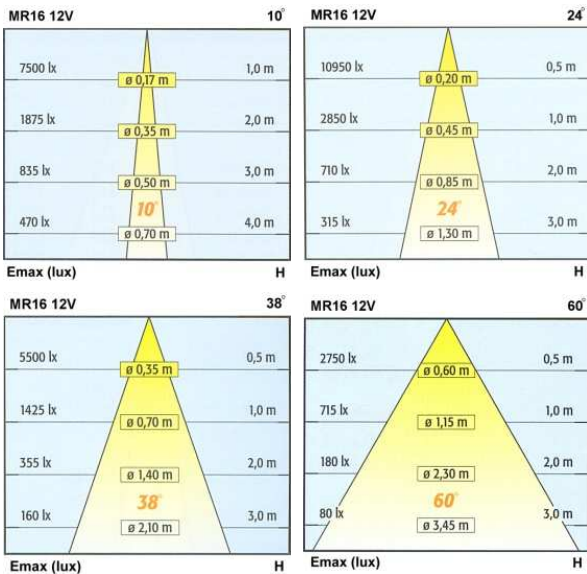

LUMITRON REF.	Lamp	Beam Angle	Color Temp	Base
LMDL-79-20MR16	MR16 20W	10°-40°	3,000K	Gx5.3
LMDL-79-35MR16	MR16 35W	10°-40°	3,000K	Gx5.3
LMDL-79-50MR16	MR16 50W	10°-40°	3,000K	Gx5.3