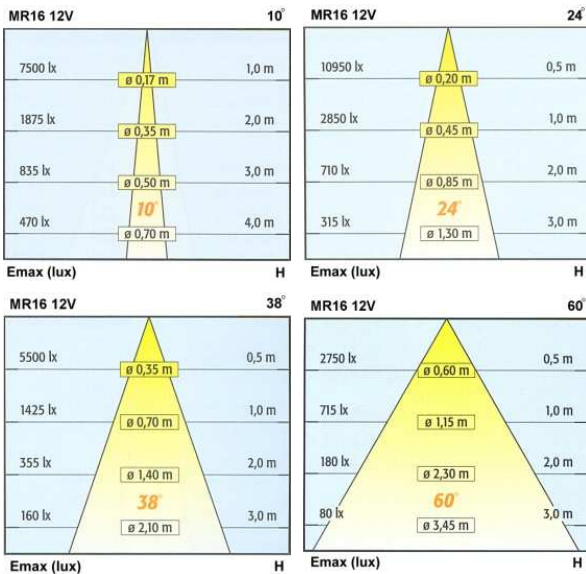

LUMITRON REF.	Lamp	Beam Angle	Color Temp	Base
LMDL-77-20MR16	MR16 20W	10°-40°	3,000K	Gx5.3
LMDL-77-35MR16	MR16 35W	10°-40°	3,000K	Gx5.3
LMDL-77-50MR16	MR16 50W	10°-40°	3,000K	Gx5.3