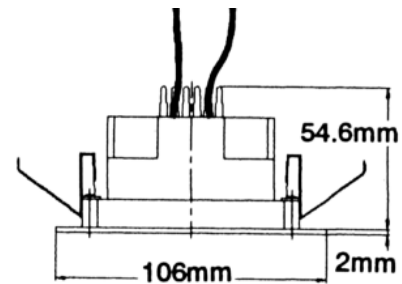

### Applications

- A recessed adjustable downlight, Lumitron's LMDL-77 is suitable for low voltage halogen MR16. Suitable for wall washer lighting for walls, and pictures. Ideal for commercial lighting applications, exhibition halls, exclusive residential projects, decorative applications, shopping arcades, hotels, condominiums, and etc.

### Specification Features

- Housing: die-cast aluminium body and trim for superior corrosion resistance.
- Suitable for 12V MR16 20W up to 50W.
- Polyester powder-coating in: (add suffixes to Catalog No.)
  - -W: White color
  - -B: Black color
  - -S: Silver color
- Lampholders: GX5.3, ceramic type.
- Transformer: magnetic or electronic transformer .
- Mounting: recessed mounting by supporting clips and fasteners.
- Diameter 106x106mm, cut-out 85x85mm.