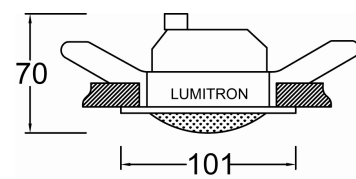

LMDL - 50

Halogen Downlight

Indy
decorative lights

Lumitron

Applications

- A recessed downlight with fixed lamp position, Lumitron's LMDL-50, is specifically designed for bathroom, damp areas, dusty areas, suitable for low voltage halogen JC. Ideal for commercial lighting applications, exhibition halls, exclusive residential projects, decorative applications, shopping arcades, hotels, condominiums, department stores, discount stores, and etc.

Specification Features

- Housing: metal body polyester powder-coated in black.
- Reflector: heat resistant, high quality anodized aluminium reflector.
- Trim: die-cast aluminium.
- Diffuser: heat resistant, tempered glass diffuser.
- Suitable for 12V JC 50W.
- Polyester powder-coating in: (add suffixes to Catalog No.)
 - W: White color
 - B:Black color
 - S: Silver color
- Lampholders: GY6.35 ceramic type.
- Transformer: magnetic or electronic transformer .
- Mounting: recessed mounting by supporting clips and fasteners.
- Diameter 101mm, cut-out 80mm.