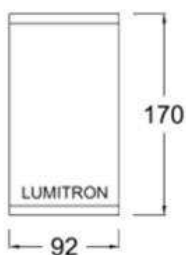

SPC: Suspension Cable 1M

SPP: Suspension Pipe

SPC

SPP

DSWP-1

DSWP-37

DSWP-38

DSWP-1