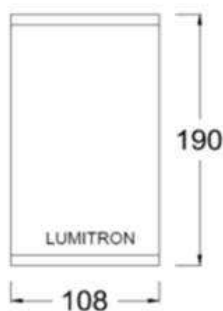

SPC: Suspension Cable 1M

SPP: Suspension Pipe

SPC

SPP

DSWP-1

DSWP-37

DSWP-38

DSWP-1