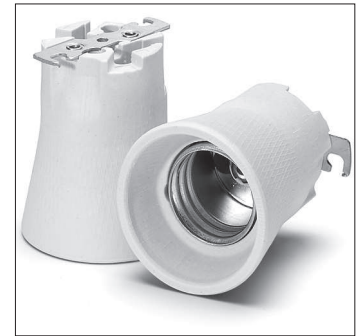

new >>

E40 lampholders

Casing: porcelain, white, T270

Oblong holes for screws M5

Weight: 220 g, unit: 48 pcs.

Type: 12500/12501

Ref. No.: 533950

Ref. No.: 533951 with lamp safety catch

E40 lampholders

Casing: porcelain, white, T270

Fixing brackets with slots for screws M5

Weight: 240 g, unit: 48 pcs.

Type: 12510/12511

Ref. No.: 533952

Ref. No.: 533953 with lamp safety catch

E40 lampholders

Only for lamps with base E40/E45

Casing: porcelain, white, T270

Oblong holes for screws M5

Weight: 206 g, unit: 50 pcs.

Type: 12900/12901

new >> **Ref. No.: 528252**

new >> **Ref. No.: 528958** with lamp safety catch

E40 lampholders

Only for lamps with base E40/E45

Casing: porcelain, white, T270

Fixing brackets with slots for screws M5

Weight: 217 g, unit: 50 pcs.

Type: 12910/12911

new >> **Ref. No.: 528253**

new >> **Ref. No.: 528254** with lamp safety catch