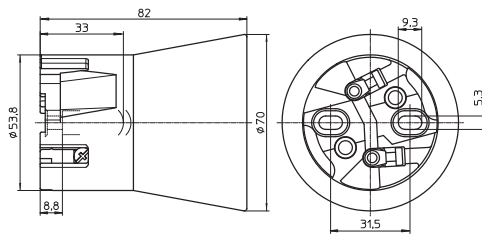

new >>

E40 lampholders

Casing: porcelain, white, T270

Oblong holes for screws M5

Weight: 220 g, unit: 48 pcs.

Type: 12500/12501

Ref. No.: 533950

Ref. No.: 533951 with lamp safety catch

E40 lampholders

Casing: porcelain, white, T270

Fixing brackets with slots for screws M5

Weight: 240 g, unit: 48 pcs.

Type: 12510/12511

Ref. No.: 533952

Ref. No.: 533953 with lamp safety catch

E40 lampholders

Only for lamps with base E40/E45

Casing: porcelain, white, T270

Oblong holes for screws M5

Weight: 206 g, unit: 50 pcs.

Type: 12900/12901

new >> **Ref. No.: 528252**

new >> **Ref. No.: 528958** with lamp safety catch

E40 lampholders

Only for lamps with base E40/E45

Casing: porcelain, white, T270

Fixing brackets with slots for screws M5

Weight: 217 g, unit: 50 pcs.

Type: 12910/12911

new >> **Ref. No.: 528253**

new >> **Ref. No.: 528254** with lamp safety catch