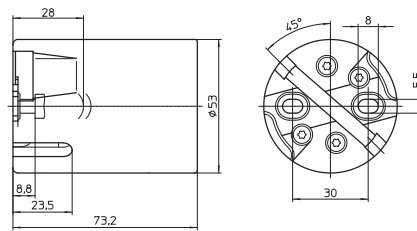

new >>

E40 lampholders

Casing: porcelain, white, T270

Oblong holes for screws M5

Weight: 220 g, unit: 48 pcs.

Type: 12500/12501

Ref. No.: 533950

Ref. No.: 533951 with lamp safety catch

E40 lampholders

Casing: porcelain, white, T270

Fixing brackets with slots for screws M5

Weight: 240 g, unit: 48 pcs.

Type: 12510/12511

Ref. No.: 533952

Ref. No.: 533953 with lamp safety catch

E40 lampholders

Only for lamps with base E40/E45

Casing: porcelain, white, T270

Oblong holes for screws M5

Weight: 206 g, unit: 50 pcs.

Type: 12900/12901

new >> **Ref. No.: 528252**

new >> **Ref. No.: 528958** with lamp safety catch

E40 lampholders

Only for lamps with base E40/E45

Casing: porcelain, white, T270

Fixing brackets with slots for screws M5

Weight: 217 g, unit: 50 pcs.

Type: 12910/12911

new >> **Ref. No.: 528253**

new >> **Ref. No.: 528254** with lamp safety catch