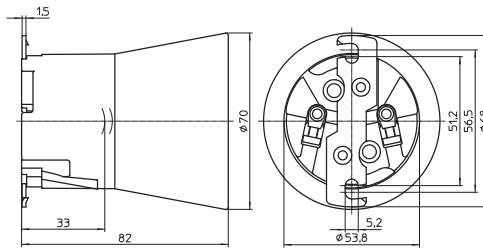

new >>

E40 lampholders

Casing: porcelain, white, T270

Oblong holes for screws M5

Weight: 220 g, unit: 48 pcs.

Type: 12500/12501

Ref. No.: 533950

Ref. No.: 533951 with lamp safety catch

E40 lampholders

Casing: porcelain, white, T270

Fixing brackets with slots for screws M5

Weight: 240 g, unit: 48 pcs.

Type: 12510/12511

Ref. No.: 533952

Ref. No.: 533953 with lamp safety catch

E40 lampholders

Only for lamps with base E40/E45

Casing: porcelain, white, T270

Oblong holes for screws M5

Weight: 206 g, unit: 50 pcs.

Type: 12900/12901

new >> **Ref. No.: 528252**

new >> **Ref. No.: 528958** with lamp safety catch

E40 lampholders

Only for lamps with base E40/E45

Casing: porcelain, white, T270

Fixing brackets with slots for screws M5

Weight: 217 g, unit: 50 pcs.

Type: 12910/12911

new >> **Ref. No.: 528253**

new >> **Ref. No.: 528254** with lamp safety catch