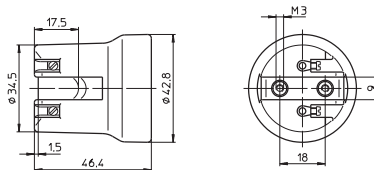

E27 Porcelain Lampholders

For incandescent lamps with base E27

E27 lampholders, one-piece
 Material: porcelain, white, T270
 Nominal rating: 4/250/5 kV
 Screw terminals: 0.5–2.5 mm²
 Spring loaded central contact
 Fixing oblong holes for screws M4
 Weight: 60.6 g, unit: 250 pcs.
 Type: 62050

Ref. No.: 102599

Type: 62010 with lamp safety catch

Ref. No.: 102577

E27 lampholder, one-piece
 Material: porcelain, white, T270
 Nominal rating: 4/250/5 kV
 Screw terminals: 0.5–2.5 mm²
 Spring loaded central contact
 Fixing pillars for screws M3
 Weight: 66.3 g, unit: 250 pcs.
 Type: 62015

Ref. No.: 102582

E27 lampholder, one-piece, for cover caps
 Material: porcelain, white, T270
 Nominal rating: 4/250/5 kV
 Screw terminals: 0.5–2.5 mm²
 Spring loaded central contact
 Fixing oblong holes for screws M4
 Weight: 66.5 g, unit: 250 pcs.
 Type: 62310

Ref. No.: 102624

E27 lampholder, one-piece
 Material: porcelain, white, T270
 Nominal rating: 4/250/5 kV
 Screw terminals: 0.5–2.5 mm²
 With lateral fixing flange,
 tilt angle: 15°
 Spring loaded central contact
 Fixing hole for screw M4
 Weight: 67.6 g, unit: 120 pcs.
 Type: 62415