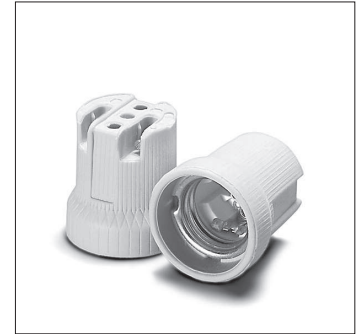

E27 Porcelain Lampholders

For incandescent lamps with base E27

E27 lampholders, one-piece
 Material: porcelain, white, T270
 Nominal rating: 4/250/5 kV
 Screw terminals: 0.5–2.5 mm²
 Spring loaded central contact
 Fixing oblong holes for screws M4
 Weight: 60.6 g, unit: 250 pcs.
 Type: 62050

Ref. No.: 102599

Type: 62010 with lamp safety catch

Ref. No.: 102577

E27 lampholder, one-piece
 Material: porcelain, white, T270
 Nominal rating: 4/250/5 kV
 Screw terminals: 0.5–2.5 mm²
 Spring loaded central contact
 Fixing pillars for screws M3
 Weight: 66.3 g, unit: 250 pcs.
 Type: 62015

Ref. No.: 102582

E27 lampholder, one-piece, for cover caps
 Material: porcelain, white, T270
 Nominal rating: 4/250/5 kV
 Screw terminals: 0.5–2.5 mm²
 Spring loaded central contact
 Fixing oblong holes for screws M4
 Weight: 66.5 g, unit: 250 pcs.
 Type: 62310

Ref. No.: 102624

E27 lampholder, one-piece
 Material: porcelain, white, T270
 Nominal rating: 4/250/5 kV
 Screw terminals: 0.5–2.5 mm²
 With lateral fixing flange,
 tilt angle: 15°
 Spring loaded central contact
 Fixing hole for screw M4
 Weight: 67.6 g, unit: 120 pcs.
 Type: 62415