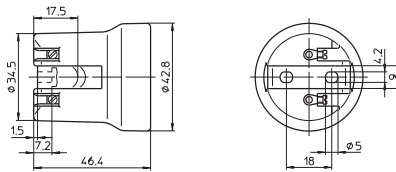

E27 Porcelain Lampholders

For incandescent lamps with base E27

E27 lampholders, one-piece
 Material: porcelain, white, T270
 Nominal rating: 4/250/5 kV
 Screw terminals: 0.5–2.5 mm²
 Spring loaded central contact
 Fixing oblong holes for screws M4
 Weight: 60.6 g, unit: 250 pcs.
 Type: 62050

Ref. No.: 102599

Type: 62010 with lamp safety catch

Ref. No.: 102577

E27 lampholder, one-piece
 Material: porcelain, white, T270
 Nominal rating: 4/250/5 kV
 Screw terminals: 0.5–2.5 mm²
 Spring loaded central contact
 Fixing pillars for screws M3
 Weight: 66.3 g, unit: 250 pcs.
 Type: 62015

Ref. No.: 102582

E27 lampholder, one-piece, for cover caps
 Material: porcelain, white, T270
 Nominal rating: 4/250/5 kV
 Screw terminals: 0.5–2.5 mm²
 Spring loaded central contact
 Fixing oblong holes for screws M4
 Weight: 66.5 g, unit: 250 pcs.
 Type: 62310

Ref. No.: 102624

E27 lampholder, one-piece
 Material: porcelain, white, T270
 Nominal rating: 4/250/5 kV
 Screw terminals: 0.5–2.5 mm²
 With lateral fixing flange,
 tilt angle: 15°
 Spring loaded central contact
 Fixing hole for screw M4
 Weight: 67.6 g, unit: 120 pcs.
 Type: 62415