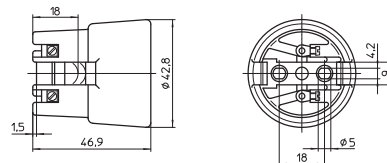

E27 Porcelain Lampholders

For incandescent lamps with base E27

E27 lampholders, one-piece
 Material: porcelain, white, T270
 Nominal rating: 4/250/5 kV
 Screw terminals: 0.5–2.5 mm²
 Spring loaded central contact
 Fixing oblong holes for screws M4
 Weight: 60.6 g, unit: 250 pcs.
 Type: 62050

Ref. No.: 102599

Type: 62010 with lamp safety catch

Ref. No.: 102577

E27 lampholder, one-piece
 Material: porcelain, white, T270
 Nominal rating: 4/250/5 kV
 Screw terminals: 0.5–2.5 mm²
 Spring loaded central contact
 Fixing pillars for screws M3
 Weight: 66.3 g, unit: 250 pcs.
 Type: 62015

Ref. No.: 102582

E27 lampholder, one-piece, for cover caps
 Material: porcelain, white, T270
 Nominal rating: 4/250/5 kV
 Screw terminals: 0.5–2.5 mm²
 Spring loaded central contact
 Fixing oblong holes for screws M4
 Weight: 66.5 g, unit: 250 pcs.
 Type: 62310

Ref. No.: 102624

E27 lampholder, one-piece
 Material: porcelain, white, T270
 Nominal rating: 4/250/5 kV
 Screw terminals: 0.5–2.5 mm²
 With lateral fixing flange,
 tilt angle: 15°
 Spring loaded central contact
 Fixing hole for screw M4
 Weight: 67.6 g, unit: 120 pcs.
 Type: 62415